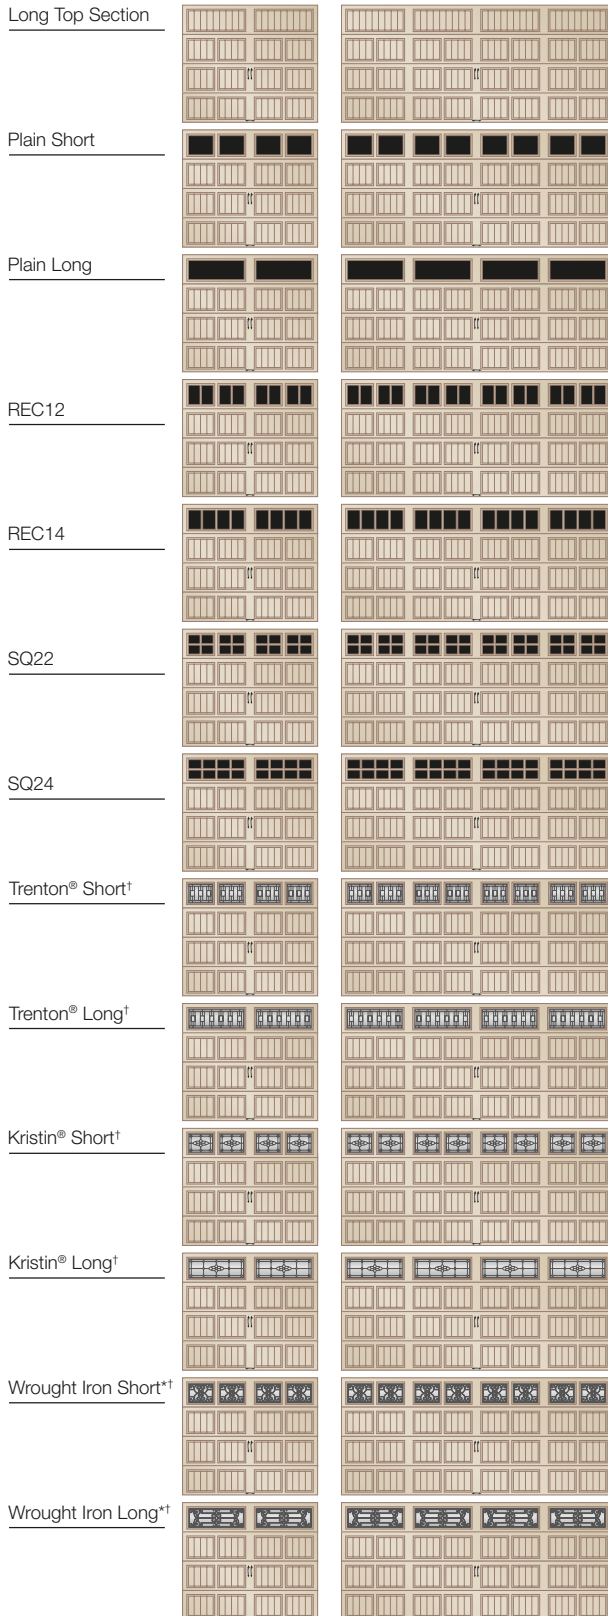

Not available on Models GD1SU and GD1LU.

SHORT PANEL WINDOW DESIGNS AND TOP SECTION OPTIONS

MODELS
GD1SP, GD1SU,
GD2SP AND GD2SU

*Acrylic

[†]Complements Clopay Entry Door glass.

Note: Due to stile width restrictions, some odd size door widths may allow only for the installation of a single handle. See your Clopay Dealer for details.