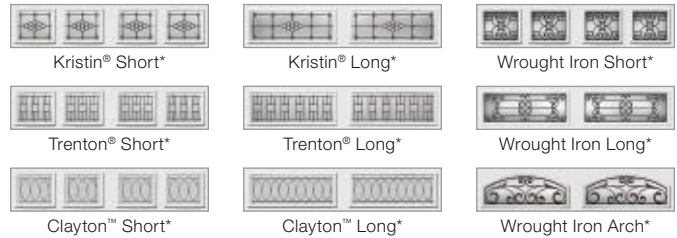

Acrylic windows require special cleaning. Never use products that contain ammonia or petroleum products to clean acrylic. Please visit clopaydoor.com/acrylic for complete details.

Additional Features

Large authentic arch window designs. Ultra-Grain® window frames, grilles and inserts are color coordinated to Medium, Dark and Walnut finishes.

2" thick polystyrene doors and all Intellicore® doors come standard with 10-ball nylon rollers and heavy-duty 14 gauge steel hinges.

Energy-efficient thermal break. Polyurethane model shown.

- Hot-dipped galvanized steel interior and exterior skins with a baked-on primer and top coat help ensure a virtually maintenance-free door with long-lasting beauty.
- Replaceable vinyl bottom weatherseal in a rust-resistant aluminum retainer helps seal out the elements.
- 2" thick polystyrene doors and all Intellicore® doors comply with 2015 IECC air infiltration requirement of 0.40 cfm/ft² or less (IECC, Section C402.5.2).
- See your Clopay Dealer for WINDCODE® door availability.

Warranties

For more detailed product specification information or availability of our Gallery® Collection Garage Doors, please contact your Clopay Dealer. To locate a dealer to help you select the right door for your home, just go to www.clopaydoor.com/dealer or call 1-800-2CLOPAY (225-6729).

Follow us on

Decorative Hardware

STANDARD

Note: Decorative hardware options vary based on door widths. Standard hardware is not provided if a lock is chosen. See your Clopay Dealer for details.