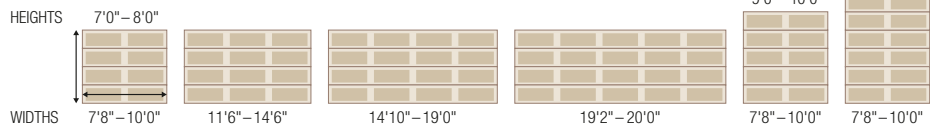

LONG PANEL WINDOW DESIGNS AND TOP SECTION OPTIONS

MODELS
GD1LP, GD1LU,
GD2LP AND GD2LU

Short Top Section

Plain Short

Plain Long

REC12

REC14

SQ22