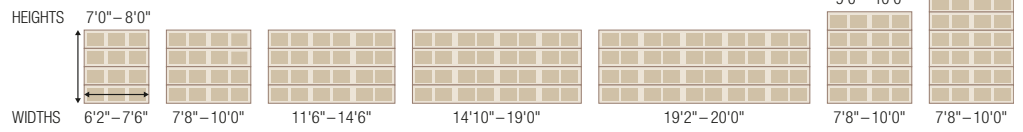

SHORT PANEL WINDOW DESIGNS AND TOP SECTION OPTIONS

MODELS
GD1SP, GD1SU,
GD2SP AND GD2SU

*Acrylic

[†]Complements Clopay Entry Door glass.

Note: Due to stile width restrictions, some odd size door widths may allow only for the installation of a single handle. See your Clopay Dealer for details.