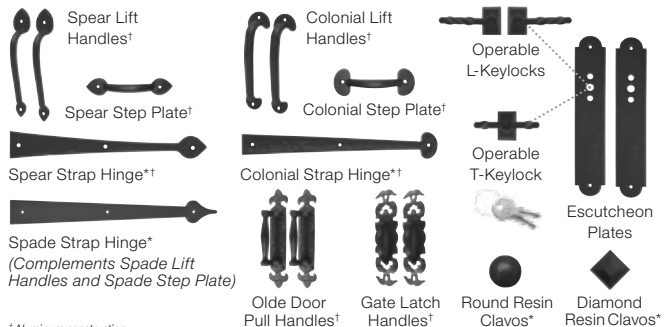

OPTIONAL

[†]Aluminum construction.

A FOCUS ON green.

Clopay is committed to designing, manufacturing and distributing garage doors that enhance the beauty, safety and value of your home while minimizing the impact on the environment.

The Gallery® Collection three-layer construction helps conserve natural resources by providing a durable, reliable, low-maintenance, energy efficient door. Long-lasting steel doors and hardware are impervious to moisture and will not rot, warp or crack, and the steel used in Clopay's doors is made from over 75% recycled content. All Clopay doors are made in the U.S., minimizing shipping, damage and handling.

For more details on Clopay's green practices visit clopaydoor.com/green