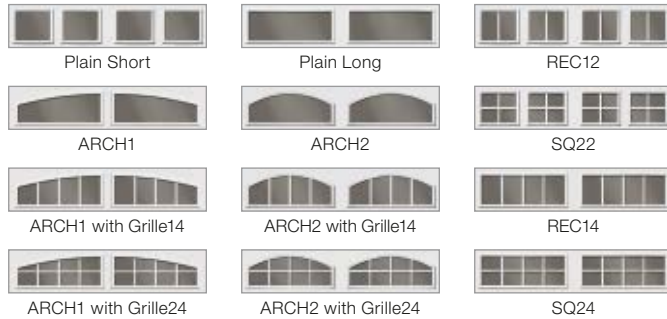

Windows

GLASS

*Complements Clopay Entry Door glass.

Long and short windows may be used in any Gallery 3-layer model. Double strength glass is standard. Optional obscure, 3/4" insulated and 3/4" insulated obscure glass are available on all Gallery 3-layer models, Wrought Iron and decorative grilles.

Windows are available single pane or insulated in clear, frosted, seeded and rain designs. Clear acrylic also available.